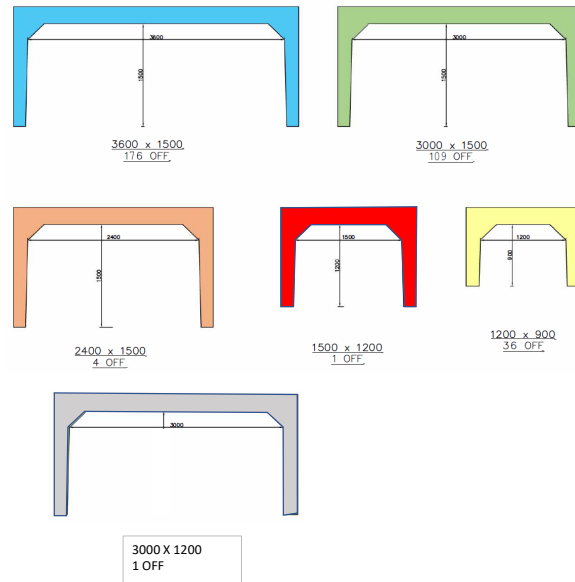

Year	Month	Day	3600 x 1500	3000 x 1500	2400 x 1500	1500 x 1200	1200 x 900	3000 x 1200	Comments
2022	July	2	176	109	4	36	1		
		3							
		4							
		5							
		6							PROGRAMME AS OF WED 6/7/22
		7							
		8							CONFIRM DIMENSIONS & DESIGN
		9							
		10							
		11							APPROVAL OF REO
		12							1-2 WEEK BUFFER BETWEEN APPROVAL OF REO AND MANUFACTURING OF CAGES
		13							
		14							
		15							
		16							
		17							
		18							
		19							
		20							
		21							PRE POUR INSPECTION
		22	1						CAST FIRST CULVERT
		23							
		24							
		25	2						
		26	2						
		27	2						
		28	2						
		29	2	1					
		30							
		31							
	Aug	1	2	4					
		2	2	4					
		3	2	4					
		4	2	4					
		5	2	4					
		6							
		7							
		8	2	4	1				
		9	2	4	1				
		10	2	4	1				
		11	2	4	1				
		12	2	4					
		13							
		14							
		15	2	4		2			
		16	2	4		2			
		17	2	4		2			
		18	2	4		2			
		19	2	4		2			
		20							
		21							
		22	2	4	1	2			
		23	2	4		2			
		24	2	4		2			
		25	2	4		2			
		26	2	4		2			
		27							
		28							
		29	2	4		2			
		30	2	4		2			
		31	2	4		2			
	Sept	1	2	4		2			
		2	2	4		2			
		3							
		4							
		5	2	4		2	1		
		6	2	4		2			
		7	2			2			
		8	2						
		9	2						
		10							
		11							
		12	2						
		13	2						
		14	2						
		15	2						
		16	2						
		17							
		18							
		19	2						
		20	2						
		21	2						
		22	2						
		23	2						
		24							
		25							
		26	2						
		27	2						
		28	2						
		29	2						
		30	2						
	Oct	1							
		2							

176
109
4
1
36
1